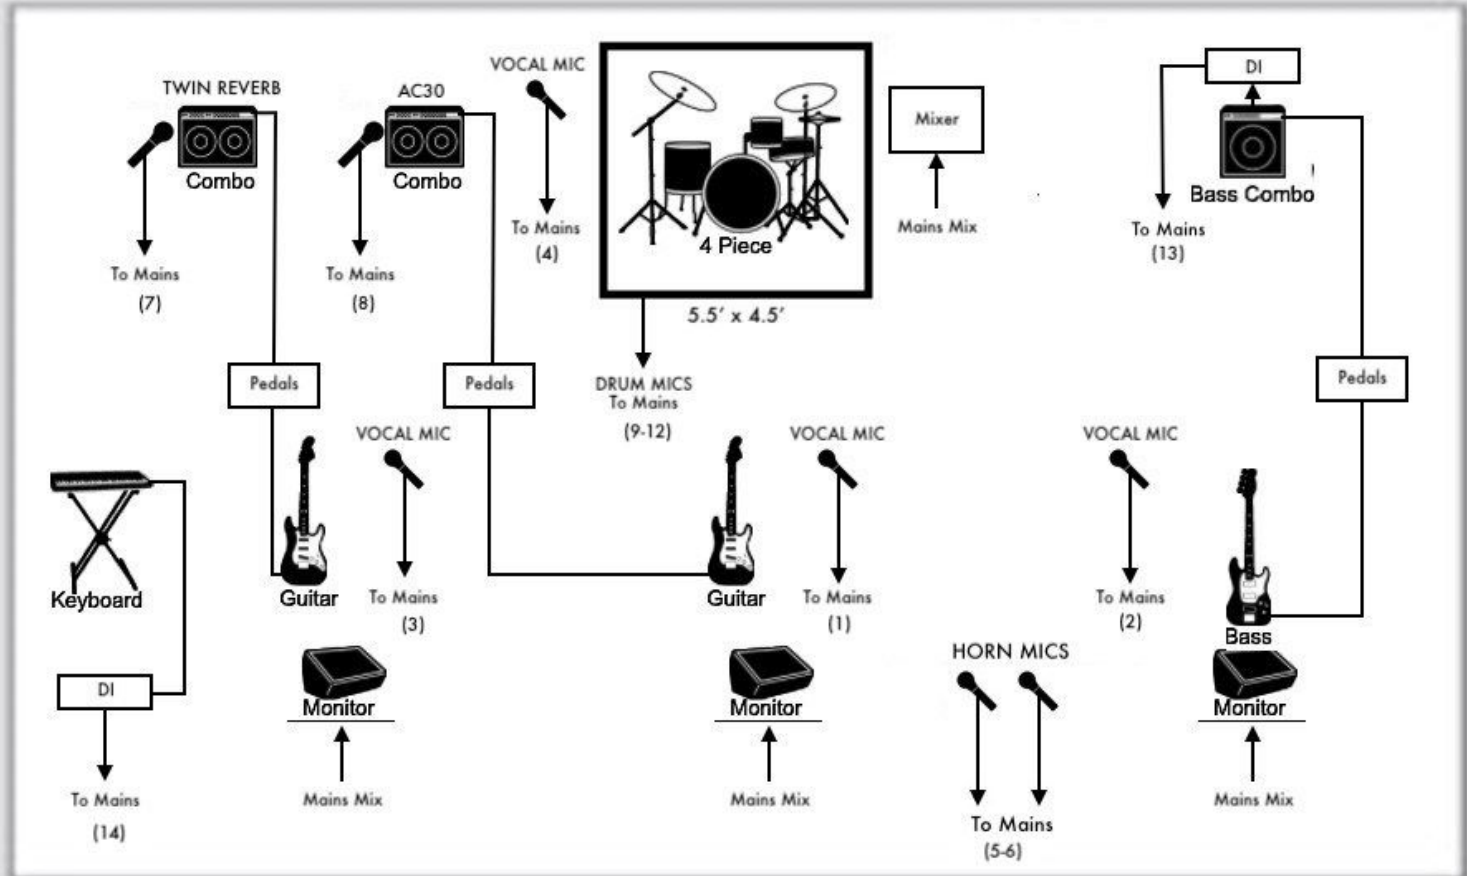

1	Shure Super 55	9	Sennheiser e604 (3x)	17	
2	Shure SM58	10	Rode M5 (2x)	18	
3	Shure SM58	11	DI (XLR)	19	
4	Shure SM58	12	DI (XLR)	20	
5	Sennheiser e609	13	DI (XLR)	21	
6	Sennheiser e609	14	DI (XLR)	22	
7	Shure SM57	15		23	
8	AKG D112	16		24	

1	SM58	9	2x SM81	17	
2	SM58	10	Beta 52	18	
3	SM58	11	SM57	19	
4	SM58	12	3x e604	20	
5	SM58	13	DI	21	
6	SM58	14	DI	22	
7	e609	15		23	
8	e609	16		24	

*Note: All gear listed will be provided by the band.

**Note: Stage plot can change. The band will provide the most recent revision upon contract signing.

KTF STAGE PLOT

(AS OF SEPTEMBER 2021)

Contact Ryan at
management@kidsthatfly.com for
questions, comments or concerns
regarding equipment, layout, or other.

1	Shure Super 55	9	Sennheiser e604 (3x)	17	Shure SM58
2	Shure SM58	10	Rode M5 (2x)	18	Shure SM58
3	Shure SM58	11	DI (XLR)	19	
4	Shure SM58	12	DI (XLR)	20	
5	Sennheiser e609	13	DI (XLR)	21	
6	Sennheiser e609	14	DI (XLR)	22	
7	Shure SM57	15	Shure SM58	23	
8	AKG D112	16	Shure SM58	24	

1	Shure Super 55	9	Sennheiser e604 (3x)	17	Shure SM58
2	Shure SM58	10	Rode M5 (2x)	18	Shure SM58
3	Shure SM58	11	DI (XLR)	19	Shure SM58
4	Shure SM58	12	DI (XLR)	20	
5	Sennheiser e609	13	DI (XLR)	21	
6	Sennheiser e609	14	DI (XLR)	22	
7	Shure SM57	15	Shure SM58	23	
8	AKG D112	16	Shure SM58	24	