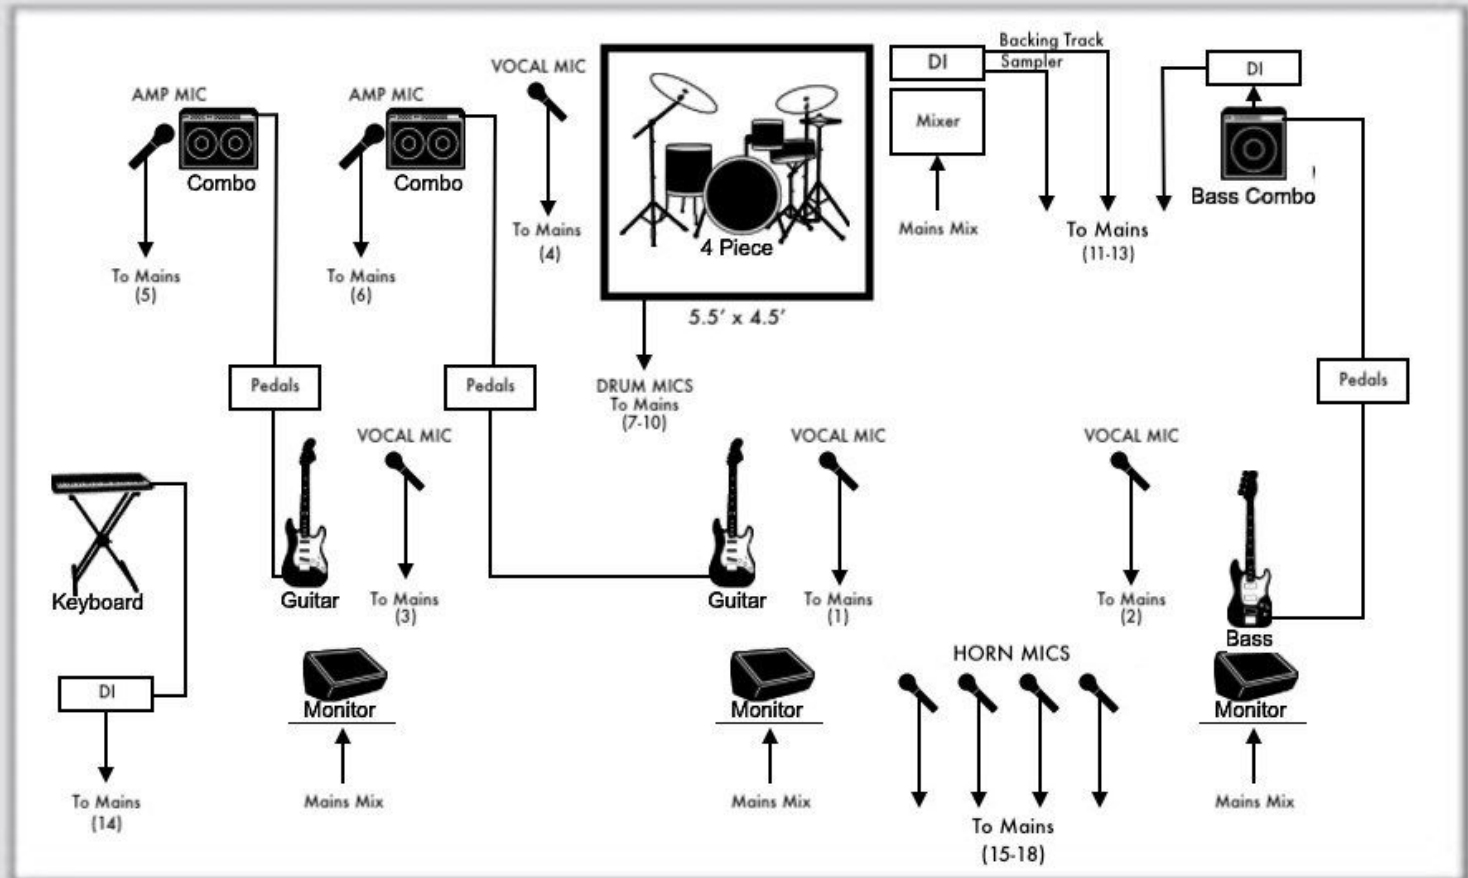

1	SM58	9	2x SM81	17	
2	SM58	10	Beta 52	18	
3	SM58	11	SM57	19	
4	SM58	12	3x e604	20	
5	SM58	13	DI	21	
6	SM58	14	DI	22	
7	e609	15		23	
8	e609	16		24	

*Note: All gear listed will be provided by the band.

**Note: Stage plot can change. The band will provide the most recent revision upon contract signing.

KTF STAGE PLOT

(AS OF SEPTEMBER 2021)

Contact Ryan at
management@kidsthatfly.com for
questions, comments or concerns
regarding equipment, layout, or other.

1	Shure Super 55	9	Sennheiser e604 (3x)	17	Shure SM58
2	Shure SM58	10	Rode M5 (2x)	18	Shure SM58
3	Shure SM58	11	DI (XLR)	19	
4	Shure SM58	12	DI (XLR)	20	
5	Sennheiser e609	13	DI (XLR)	21	
6	Sennheiser e609	14	DI (XLR)	22	
7	Shure SM57	15	Shure SM58	23	
8	AKG D112	16	Shure SM58	24	