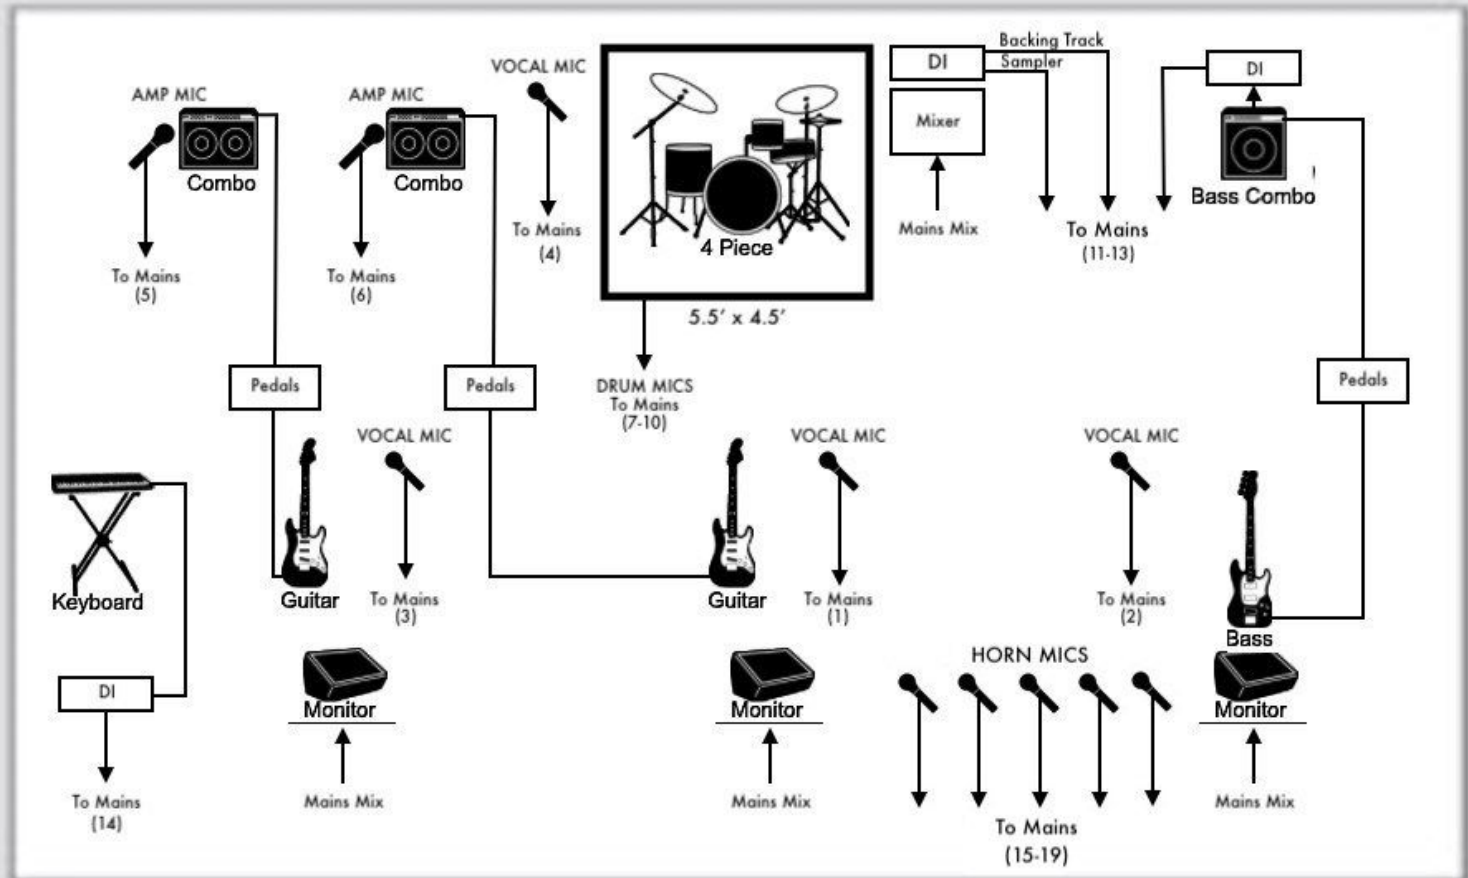

*Note: All gear listed will be provided by the band.

**Note: Stage plot can change. The band will provide the most recent revision upon contract signing.

KTF STAGE PLOT

(AS OF SEPTEMBER 2021)

Contact Ryan at
management@kidsthatfly.com for
questions, comments or concerns
regarding equipment, layout, or other.

1	Shure Super 55	9	Sennheiser e604 (3x)	17	Shure SM58
2	Shure SM58	10	Rode M5 (2x)	18	Shure SM58
3	Shure SM58	11	DI (XLR)	19	Shure SM58
4	Shure SM58	12	DI (XLR)	20	
5	Sennheiser e609	13	DI (XLR)	21	
6	Sennheiser e609	14	DI (XLR)	22	
7	Shure SM57	15	Shure SM58	23	
8	AKG D112	16	Shure SM58	24